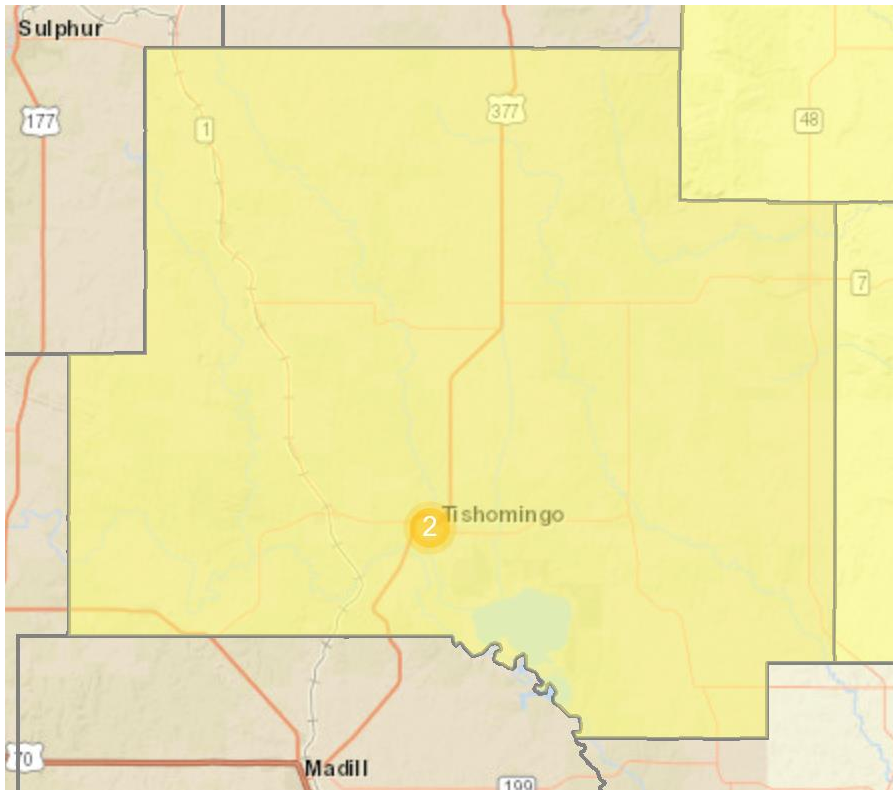

Incentive Zone Maps (Johnston County, OK)
Retrieved from <https://okcommerce.gov/data/maps/>

(Automatic 5% County)

(EZ County)

(EZ Grandfathered County)

(EZ Tracts)

(Federal Opportunity Zone)

(Former Indian Lands)

(New Market Tax Credit Area)

(Priority Enterprise Zone Area)

(SEQJ Area)