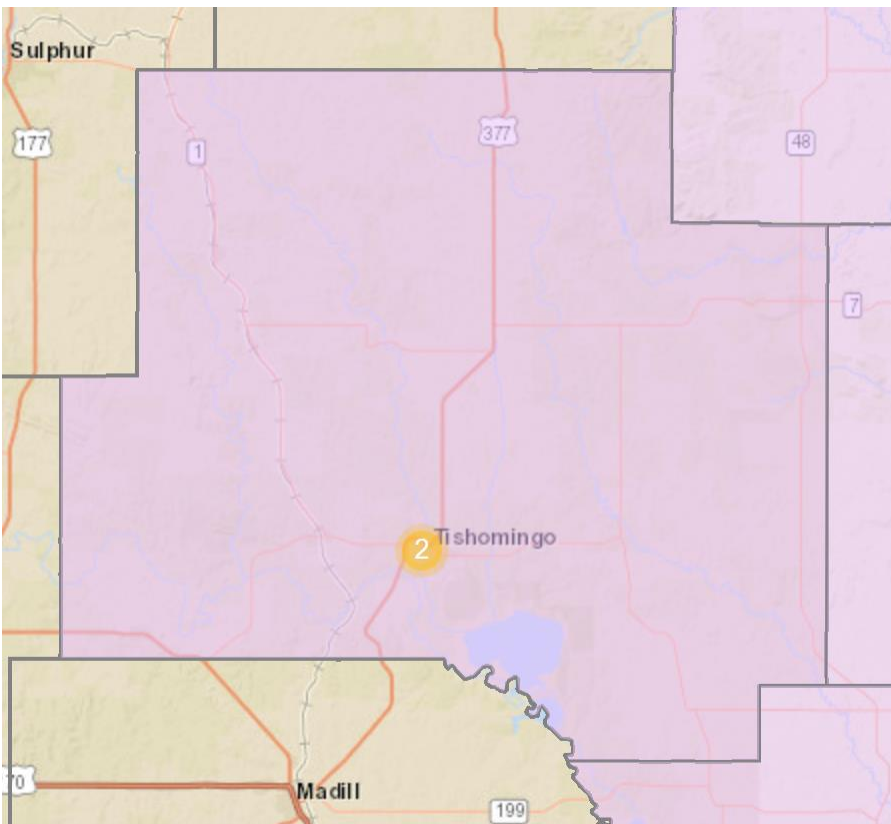

Incentive Zone Maps (Johnston County, OK)
Retrieved from <https://okcommerce.gov/data/maps/>

(Automatic 5% County)

(EZ County)

(EZ Grandfathered County)

(EZ Tracts)

(Federal Opportunity Zone)

(Former Indian Lands)

(New Market Tax Credit Area)

(Priority Enterprise Zone Area)

(SEQJ Area)