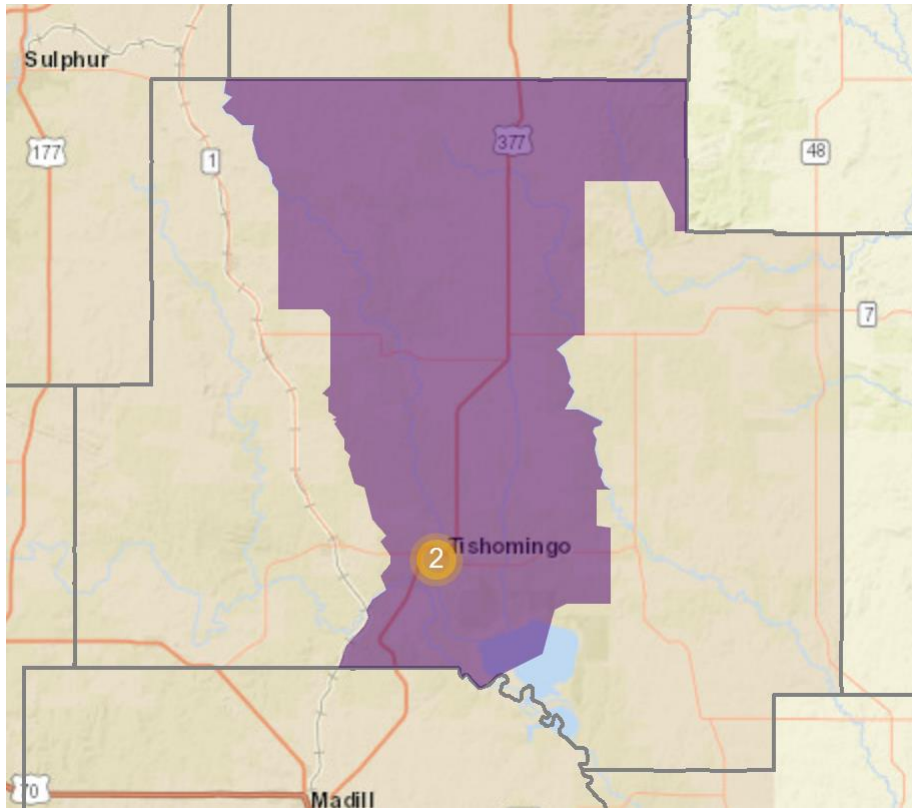

Incentive Zone Maps (Johnston County, OK)
Retrieved from <https://okcommerce.gov/data/maps/>

(Automatic 5% County)

(EZ County)

(EZ Grandfathered County)

(EZ Tracts)

(Federal Opportunity Zone)

(Former Indian Lands)

(New Market Tax Credit Area)

(Priority Enterprise Zone Area)

(SEQJ Area)