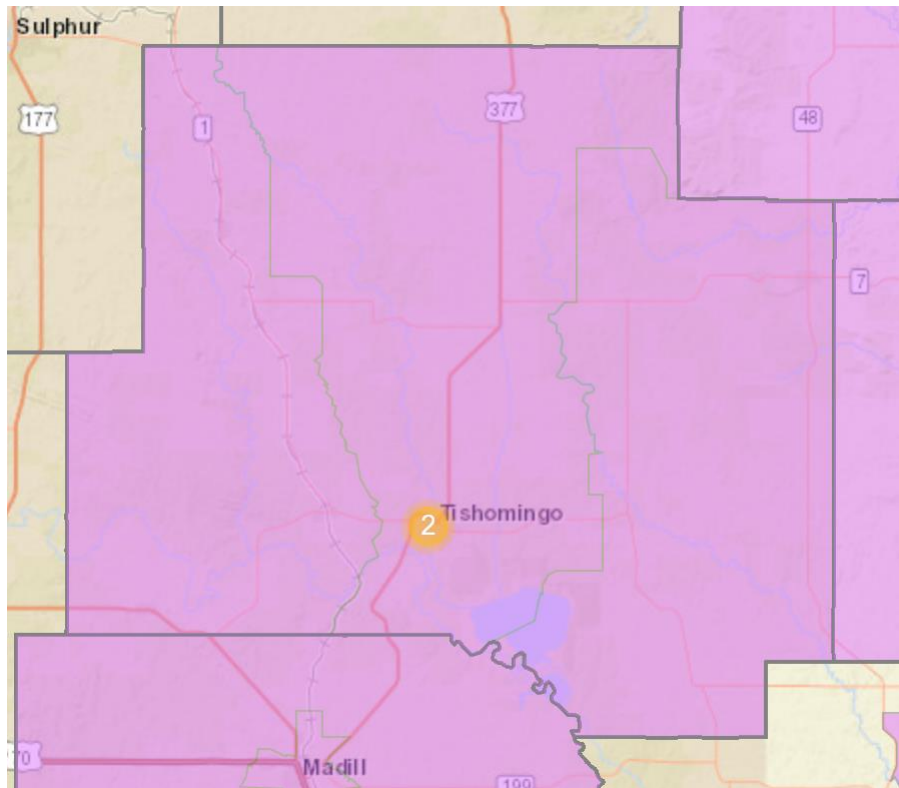

Incentive Zone Maps (Johnston County, OK)
Retrieved from <https://okcommerce.gov/data/maps/>

(Automatic 5% County)

(EZ County)

(EZ Grandfathered County)

(EZ Tracts)

(Federal Opportunity Zone)

(Former Indian Lands)