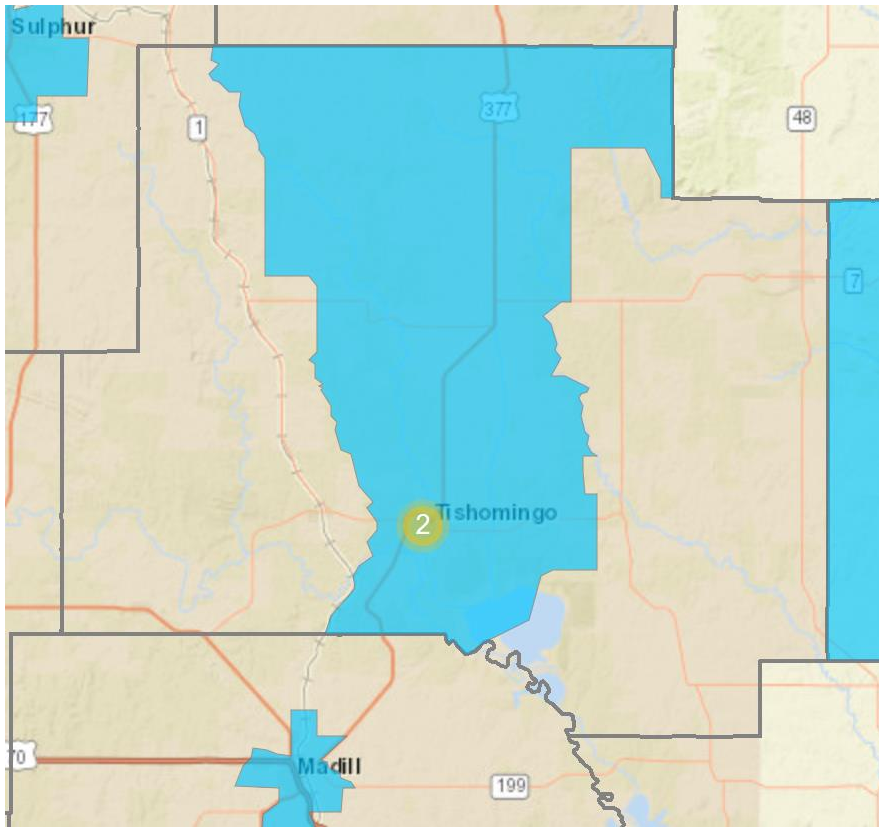

Incentive Zone Maps (Johnston County, OK)
Retrieved from <https://okcommerce.gov/data/maps/>

(Automatic 5% County)

(EZ County)

(EZ Grandfathered County)

(EZ Tracts)

(Federal Opportunity Zone)

(Former Indian Lands)

(New Market Tax Credit Area)

(Priority Enterprise Zone Area)

(SEQJ Area)