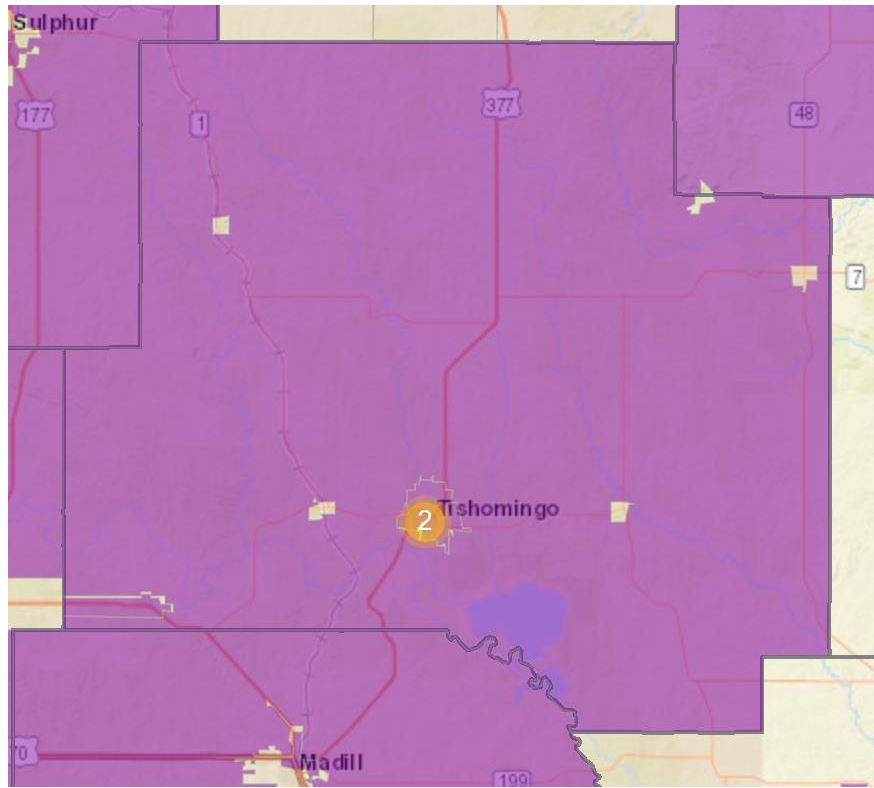

Incentive Zone Maps (Johnston County, OK)
Retrieved from <https://okcommerce.gov/data/maps/>

(Automatic 5% County)

(EZ County)

(EZ Grandfathered County)

(EZ Tracts)

(Federal Opportunity Zone)

(Former Indian Lands)

(New Market Tax Credit Area)

(Priority Enterprise Zone Area)

(SEQJ Area)